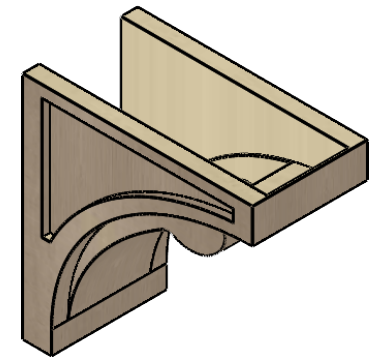

ITEM NUMBER: CORU07X14X14VIORCPR

7"W X 14"D X 14"H SERIES 1 CLASSIC VIOLA ROUGH CEDAR TIMBERTHANE
FAUX WOOD CORBEL, PRIMED

SIDE PROFILE

FRONT PROFILE

ISOMETRIC

EKENA MILLWORK
2300 WEST MAIN ST.
CLARKSVILLE, TX 75426
TOLL FREE: 866-607-0453
WWW.EKENAMILLWORK.COM

NOTES

1. INSTALLATION TO BE COMPLETED IN ACCORDANCE WITH MANUFACTURER'S SPECIFICATIONS.
2. DRAWING MAY NOT BE TO SCALE
3. THIS DRAWING IS INTENDED FOR DESIGN AND PLANNING PURPOSES ONLY.
4. ALL INFORMATION CONTAINED HEREIN WAS CURRENT AT THE TIME OF DEVELOPMENT BUT MUST BE REVIEWED AND APPROVED BY THE PRODUCT MANUFACTURER TO BE CONSIDERED ACCURATE.
5. TIMBERTHANE ARCHITECTURAL PRODUCTS ARE MADE FROM HIGH DENSITY URETHANE AND COME FACTORY PRIMED