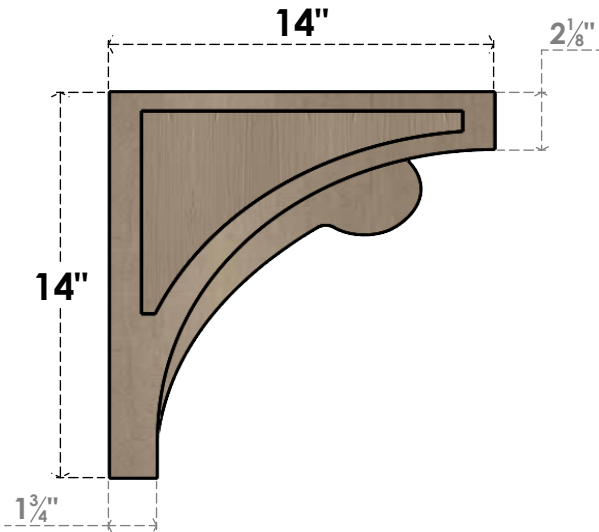

ITEM NUMBER: CORU07X14X14VIORCPR

7"W X 14"D X 14"H SERIES 1 CLASSIC VIOLA ROUGH CEDAR TIMBERTHANE
FAUX WOOD CORBEL, PRIMED

SIDE PROFILE

FRONT PROFILE

ISOMETRIC

EKENA MILLWORK
2300 WEST MAIN ST.
CLARKSVILLE, TX 75426
TOLL FREE: 866-607-0453
WWW.EKENAMILLWORK.COM

NOTES

1. INSTALLATION TO BE COMPLETED IN ACCORDANCE WITH MANUFACTURER'S SPECIFICATIONS.
2. DRAWING MAY NOT BE TO SCALE
3. THIS DRAWING IS INTENDED FOR DESIGN AND PLANNING PURPOSES ONLY.
4. ALL INFORMATION CONTAINED HEREIN WAS CURRENT AT THE TIME OF DEVELOPMENT BUT MUST BE REVIEWED AND APPROVED BY THE PRODUCT MANUFACTURER TO BE CONSIDERED ACCURATE.
5. TIMBERTHANE ARCHITECTURAL PRODUCTS ARE MADE FROM HIGH DENSITY URETHANE AND COME FACTORY PRIMED