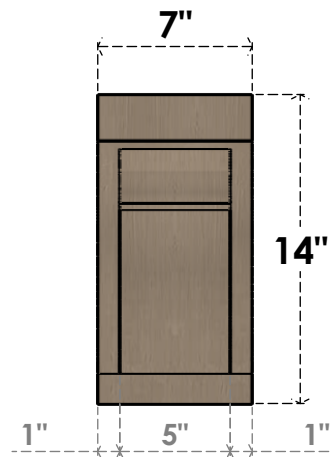

ITEM NUMBER: CORU07X14X14VIORCPR

7"W X 14"D X 14"H SERIES 1 CLASSIC VIOLA ROUGH CEDAR TIMBERTHANE
FAUX WOOD CORBEL, PRIMED

SIDE PROFILE

FRONT PROFILE

ISOMETRIC

EKENA MILLWORK
2300 WEST MAIN ST.
CLARKSVILLE, TX 75426
TOLL FREE: 866-607-0453
WWW.EKENAMILLWORK.COM